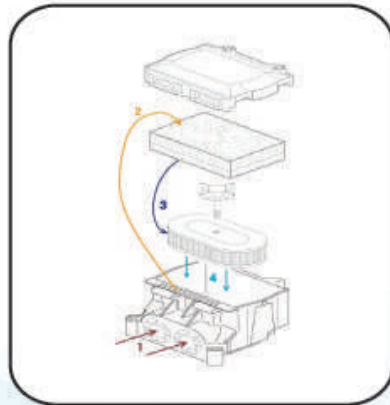

Air Cleaner