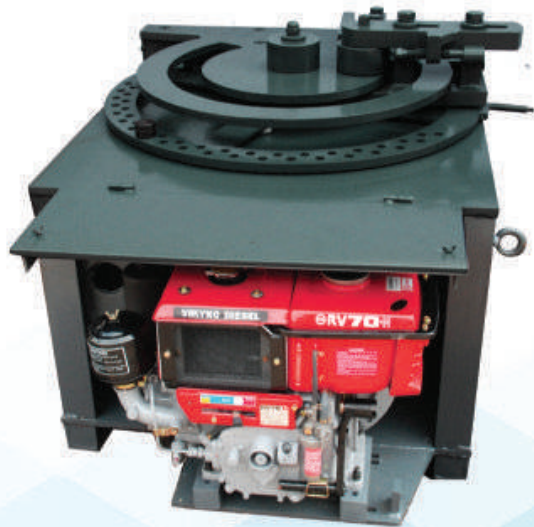

FUJI®

BAR BENDER

FBB32

√ Simple operation, bending angle is always constant & accurate by use of fulcrum roller

BAR CUTTER