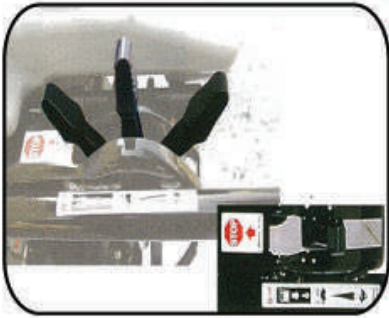

Original Hour Meter

Throttle Lever